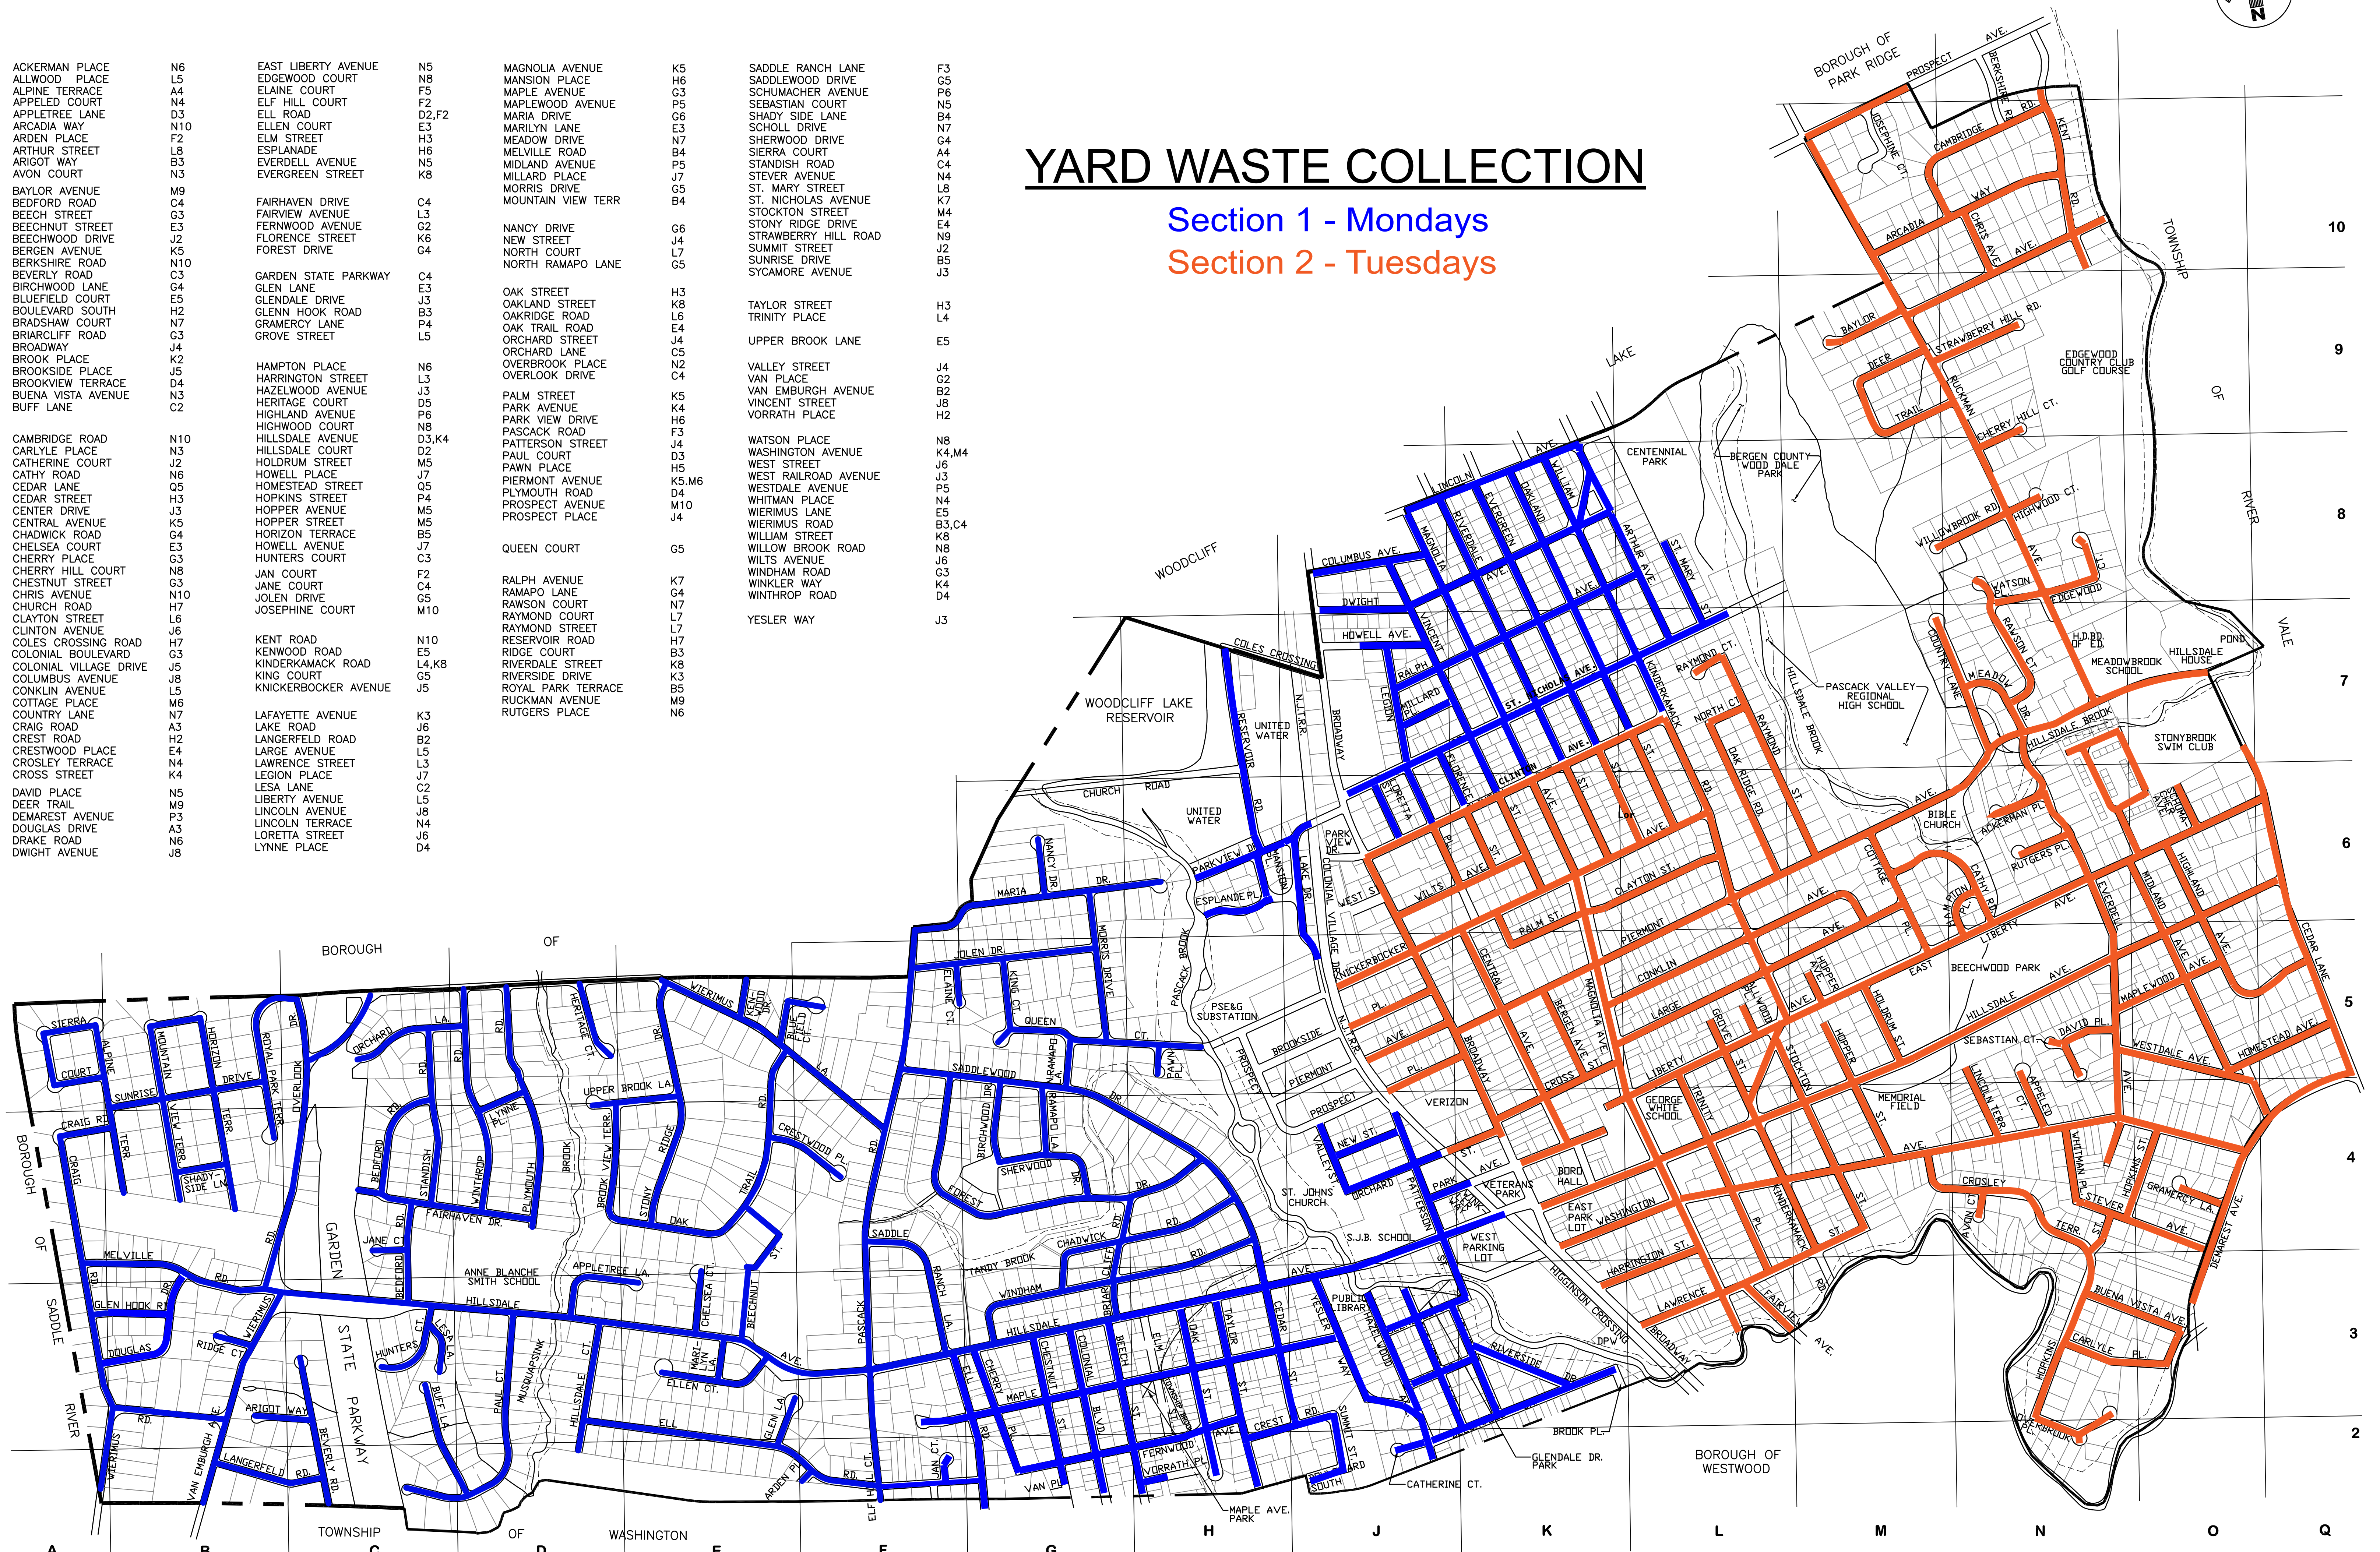

BOROUGH OF HILLSDDALE

YARD WASTE COLLECTION

Section 1 - Mondays

Section 2 - Tuesdays

ACKERMAN PLACE N6	EAST LIBERTY AVENUE N5	MAGNOLIA AVENUE K5	SADDLE RANCH LANE F3
ALLWOOD PLACE L5	EDGEWOOD COURT N8	MANSION PLACE H6	SADLEWOOD DRIVE G5
ALPINE TERRACE A4	ELAINE COURT F5	MAPLE AVENUE G3	SCHUMACHER AVENUE P6
APPELED COURT N4	ELF HILL COURT F2	MAPLEWOOD AVENUE P5	SEBASTIAN COURT N5
APPLETREE LANE D3	ELL ROAD D2,F2	MARIA DRIVE G6	SHADY SIDE LANE B4
ARCADIA WAY N10	ELLEN COURT E3	MARILYN LANE E3	SCHOLL DRIVE N7
ARDEN PLACE F2	ELM STREET H3	MEADOW ROAD N7	SHERWOOD DRIVE G4
ARTHUR STREET L8	ESPLANADE H6	MELVILLE DRIVE B4	SIERRA COURT A4
ARIGOT WAY B3	EVERDELL AVENUE N5	MIDLAND AVENUE P5	STANDISH ROAD C4
AVON COURT N3	EVERGREEN STREET K8	MILLARD PLACE J7	STEVER AVENUE N4
BAYLOR AVENUE M9		MORRIS DRIVE G5	ST. MARY STREET L8
BEDFORD ROAD C4	FAIRHAVEN DRIVE C4	MOUNTAIN VIEW TERR B4	ST. NICHOLAS AVENUE K7
BEECH STREET G3	FAIRVIEW AVENUE L3		STOCKTON STREET M4
BEECHNUT STREET E3	FERNWOOD AVENUE G2	NANCY DRIVE G6	STONY RIDGE DRIVE E4
BEECHWOOD DRIVE J2	FLORENCE STREET K6	NEW STREET J4	STRAWBERRY HILL ROAD N9
BERGEN AVENUE K5	FOREST DRIVE G4	NORTH COURT L7	SUMMIT STREET J2
BERKSHIRE ROAD N10		NORTH RAMAPO LANE G5	SUNRISE DRIVE B5
BEVERLY ROAD C3	GARDEN STATE PARKWAY C4		SYCAMORE AVENUE J3
BIRCHWOOD LANE G4	GLEN LANE E3	OAK STREET H3	
BLUEFIELD COURT E5	GLENDALE DRIVE B3	OAKLAND STREET K8	TAYLOR STREET H3
BOULEVARD SOUTH H2	GLENN HOOK ROAD J3	OAKRIDGE ROAD L6	TRINITY PLACE L4
BRADSHAW COURT N7	GRAMERCY LANE P4	OAK TRAIL ROAD E4	
BRIARCLIFF ROAD G3	GROVE STREET L5	ORCHARD STREET J4	UPPER BROOK LANE E5
BROADWAY J4		ORCHARD LANE C5	
BROOK PLACE K2	HAMPTON PLACE N6	ORCHARD PLACE C4	VALLEY STREET J4
BROOKSIDE PLACE J5	HARRINGTON STREET L3	OVERBROOK PLACE G5	VAN PLACE G2
BROOKVIEW TERRACE D4	HAZELWOOD AVENUE J3	OVERLOOK DRIVE K4	VAN EMBURGH AVENUE B2
BUENA VISTA AVENUE N3	HERITAGE COURT D6	PALM STREET K5	VINCENT STREET J8
BUFF LANE C2	HIGHLAND AVENUE P6	PARK AVENUE K4	VORRATH PLACE H2
	HIGHWOOD COURT N8	PARK VIEW DRIVE H6	
	HILLSDALE AVENUE D3,K4	PASCACK ROAD F3	WATSON PLACE N8
	HILLSDALE COURT D2	PATTERSON STREET J4	WASHINGTON AVENUE K4,M4
	HOLDRUM STREET M5	PAUL COURT D3	WEST STREET J6
	HOWELL PLACE J7	PAWN PLACE H5	WEST RAILROAD AVENUE J3
	HOMESTEAD STREET Q5	PIERMOV AVENUE K5,M6	WESTDALE AVENUE P5
	HOPKINS STREET P4	PLYMOUTH ROAD D4	WHITMAN PLACE N4
	HOPPER AVENUE M5	PROSPECT AVENUE M10	WIERIMUS LANE E5
	HOPPER STREET M5	PROSPECT PLACE J4	WIERIMUS ROAD B3,C4
	HORIZON TERRACE B5		WILLIAM STREET K8
	HOWELL AVENUE J7	QUEEN COURT G5	WILLOW BROOK ROAD N8
	HUNTERS COURT C3		WILTS AVENUE J6
	JAN COURT F2	RALPH AVENUE K7	WINDHAM ROAD G3
	JANE COURT C4	RAMAPO LANE G4	WINKLER WAY K4
	JOLEN DRIVE G5	RAYMON COURT N7	WINTHROP ROAD D4
	JOSEPHINE COURT M10	RAYMOND STREET L7	
		RESERVOIR ROAD H7	YESLER WAY J3
		RIDGE COURT B3	
		RIVERDALE STREET K8	
		RIVERSIDE DRIVE K3	
		ROYAL PARK TERRACE B5	
		RUCKMAN AVENUE M9	
		RUTGERS PLACE N6	
	KENT ROAD N10		
	KENWOOD ROAD E5		
	KINDERKAMACK ROAD L4,K8		
	KING COURT G5		
	KNICKERBOCKER AVENUE J5		
	LAFAYETTE AVENUE K3		
	LAKE ROAD J6		
	LANGERFELD ROAD B2		
	LARGE AVENUE L5		
	LAWRENCE STREET L3		
	LEAGION PLACE J7		
	LESA LANE C2		
	LIBERTY AVENUE L5		
	LINCOLN AVENUE J8		
	LINCOLN TERRACE N4		
	LORETTA STREET J6		
	LYNNE PLACE D4		